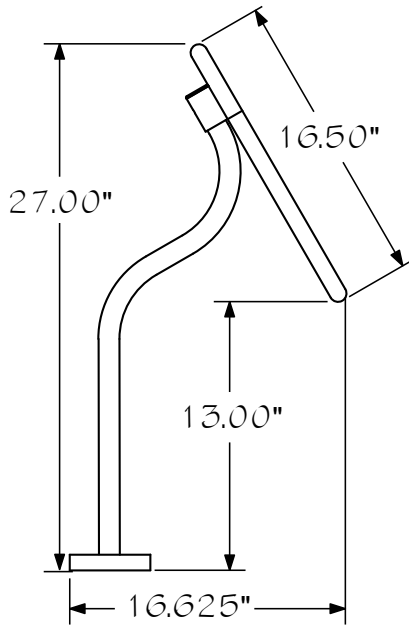

MID-MOUNT STATIONARY SNEEZE GUARD

MID-MOUNT STATIONARY

ANSI/NSF 2

* Images are computer renderings, not actual photos, some color variance may occur from what is rendered to the actual powder coat finish.

Phone: 800-569-2056
Fax: 573-449-7126
www.sneezeguardsolutions.com

SPECIFICATIONS

- Exclusive extruded 1" Groove Tube
- Mounted in rubber gasket
- 1.25" aluminum stands
- Scratch resistant acrylic food shield
- Powder coated finish

MID-MOUNT STATIONARY

<i>Black</i>	<i>Gold</i>	<i>Nominal Length</i>	<i>Overall Length</i>	<i>Between Stands</i>	<i>Weight</i>
2091	2092	2 foot	25"	21"	8 lbs
2101	2102	3 foot	34.25"	30.25"	9 lbs
2201	2202	4 foot	46.25"	42.25"	10 lbs
2301	2302	5 foot	58.25"	54.25"	13 lbs
2401	2402	6 foot	70.25"	66.25"	14 lbs
2481	2482	8 foot	94.25"	90.25"	18 lbs