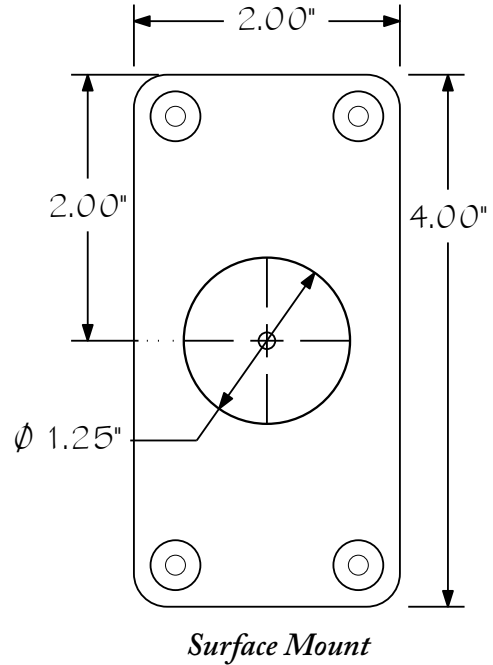

MID-MOUNT STATIONARY SNEEZE GUARD

MID-MOUNT STATIONARY

ANSI/NSF 2

* Images are computer renderings, not actual photos, some color variance may occur from what is rendered to the actual powder coat finish.

Phone: 800-569-2056
Fax: 573-449-7126
www.sneezeguardsolutions.com

SPECIFICATIONS

- Exclusive extruded 1" Groove Tube
- Mounted in rubber gasket
- 1.25" aluminum stands
- Scratch resistant acrylic food shield
- Powder coated finish

MID-MOUNT STATIONARY

<i>Black</i>	<i>Gold</i>	<i>Nominal Length</i>	<i>Overall Length</i>	<i>Between Stands</i>	<i>Weight</i>
2091	2092	2 foot	25"	21"	8 lbs
2101	2102	3 foot	34.25"	30.25"	9 lbs
2201	2202	4 foot	46.25"	42.25"	10 lbs
2301	2302	5 foot	58.25"	54.25"	13 lbs
2401	2402	6 foot	70.25"	66.25"	14 lbs
2481	2482	8 foot	94.25"	90.25"	18 lbs