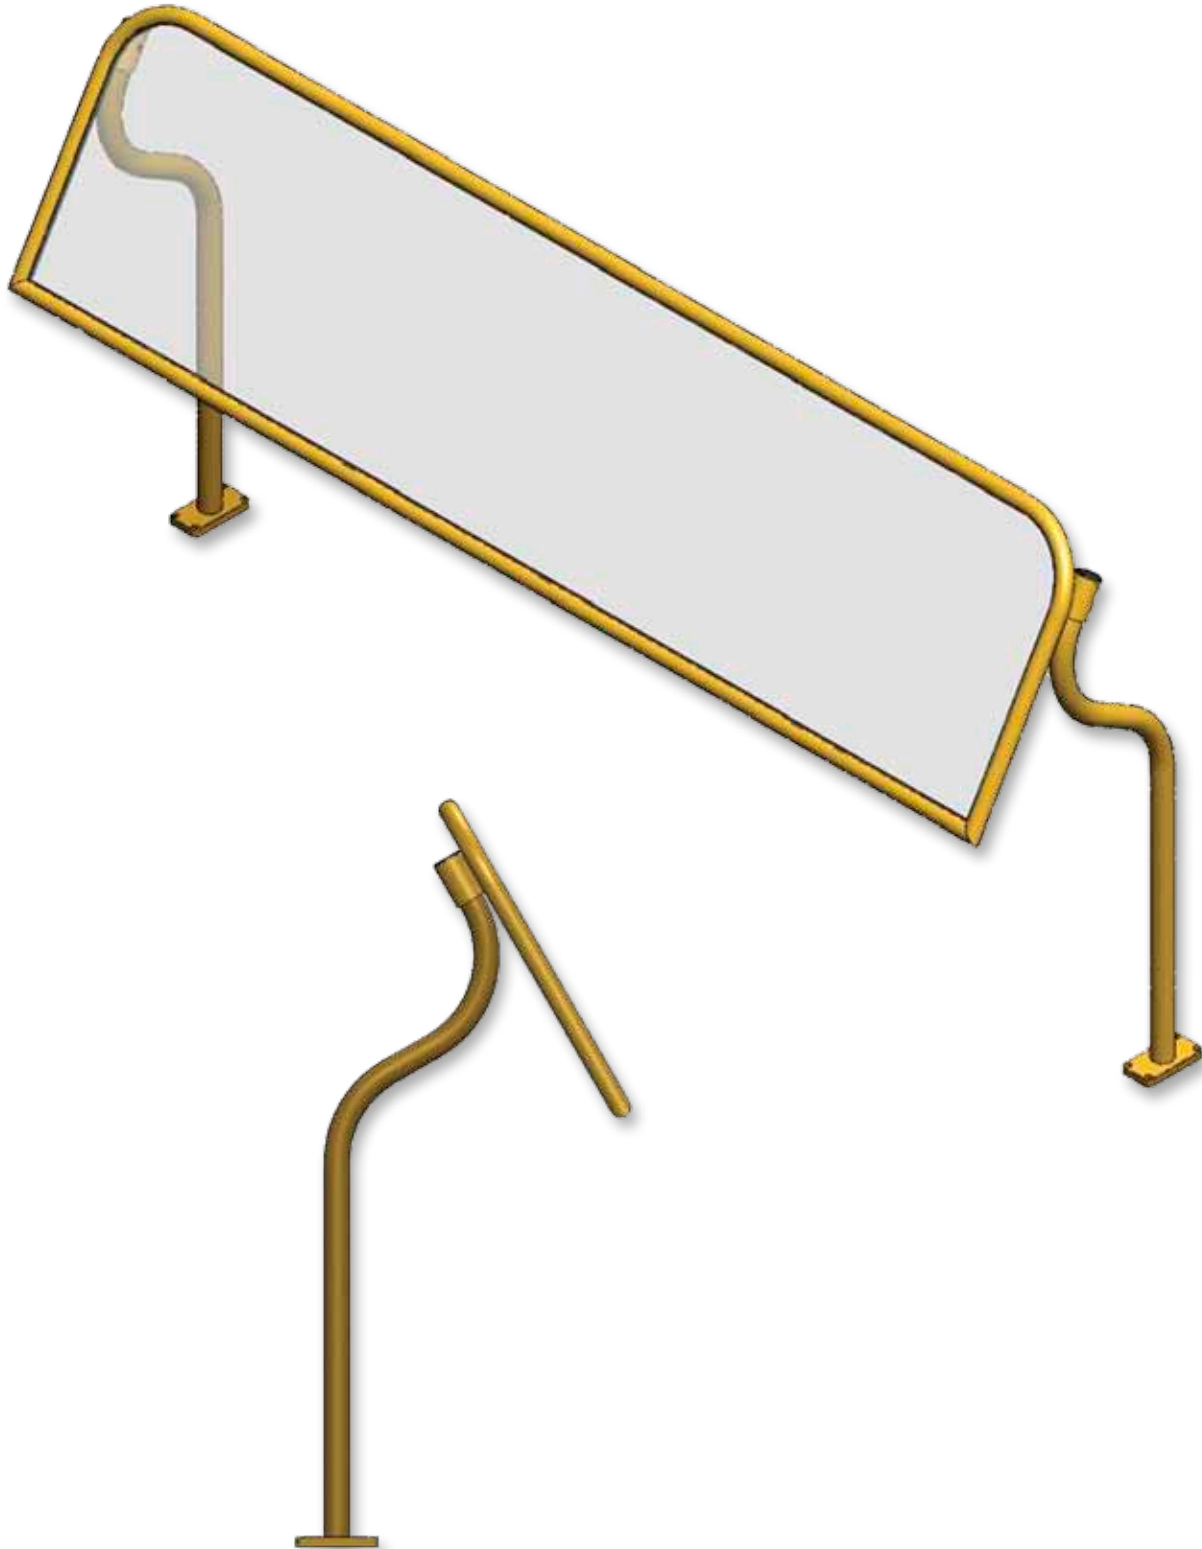

MID-MOUNT STATIONARY SNEEZE GUARD

MID-MOUNT STATIONARY

ANSI/NSF 2

* Images are computer renderings, not actual photos, some color variance may occur from what is rendered to the actual powder coat finish.

Phone: 800-569-2056
Fax: 573-449-7126
www.sneezeguardsolutions.com

SPECIFICATIONS

- Exclusive extruded 1" Groove Tube
- Mounted in rubber gasket
- 1.25" aluminum stands
- Scratch resistant acrylic food shield
- Powder coated finish

MID-MOUNT STATIONARY

<i>Black</i>	<i>Gold</i>	<i>Nominal Length</i>	<i>Overall Length</i>	<i>Between Stands</i>	<i>Weight</i>
2091	2092	2 foot	25"	21"	8 lbs
2101	2102	3 foot	34.25"	30.25"	9 lbs
2201	2202	4 foot	46.25"	42.25"	10 lbs
2301	2302	5 foot	58.25"	54.25"	13 lbs
2401	2402	6 foot	70.25"	66.25"	14 lbs
2481	2482	8 foot	94.25"	90.25"	18 lbs